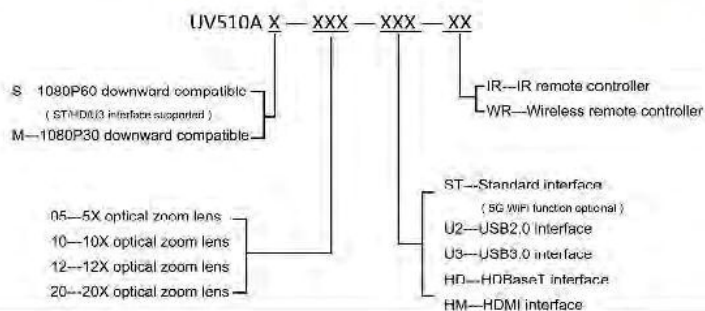

Input /Output Interface

Video Interfaces:	UV510A-05/10/12/20-ST Model: HDMI, 3G –SDI, LAN, RS232(Ring through RS232 output), RS485, A-IN UV510A-05/10/12/20-U2 Model: USB2.0, LAN, RS232(Ring through RS232 output), A-IN UV510A-05/10/12/20-U3 Model: USB3.0, LAN, RS232(Ring through RS232 output), A-IN UV510A-05/10/12/20-HD Model: HDBaseT, LAN, A-IN UV510A-05/10/12/20-HM Model:HDMI, LAN, RS232(input)
Video Compression Format:	H.264, H.265, Dual stream output
Control Protocol:	VISCA/Pelco-D/Pelco-P, Baud Rate:115200/9600/4800/2400
Audio Input Interface:	Double track 3.5mm linear input
Audio Compression Format:	AAC/MP3 Audio compression/G.711A
LAN Port:	100M IP port(100BASE-TX), Support VISCA protocol control through IP port.
Network Protocol:	RTSP, RTMP, ONVIF, GB/T28181
Power Interface:	HEC3800 outlet (DC12V)

PTZ Parameter & Other Parameter

Pan/Tilt Rotation:	±170°, -30°~+90°
Pan Control Speed:	0.1 ~60°/sec
Tilt Control Speed:	0.1~30°/sec
Preset Speed:	Pan: 60°/sec, Tilt: 30°/sec
Preset Number:	255 presets (10 presets by remote controller)
Power Adapter:	AC110V-AC220V to DC12V/1.5A
Dimension:	150mmX150mmX167.5mm
Weight:	1.4KG
Remote Operation (IP):	Remote Upgrade, Reboot and Reset

Order No.

SRM INFO SOLUTIONS

A Tradition of Excellence

Office No. 124, 1st Floor, Neelkanth Plaza, Commercial Belt
Alpha -1, Greater Noida, GB Nagar, UP - 201308
Contact Us: +91- 7840014347, 0120-4466758, website: www.srminfosol.com